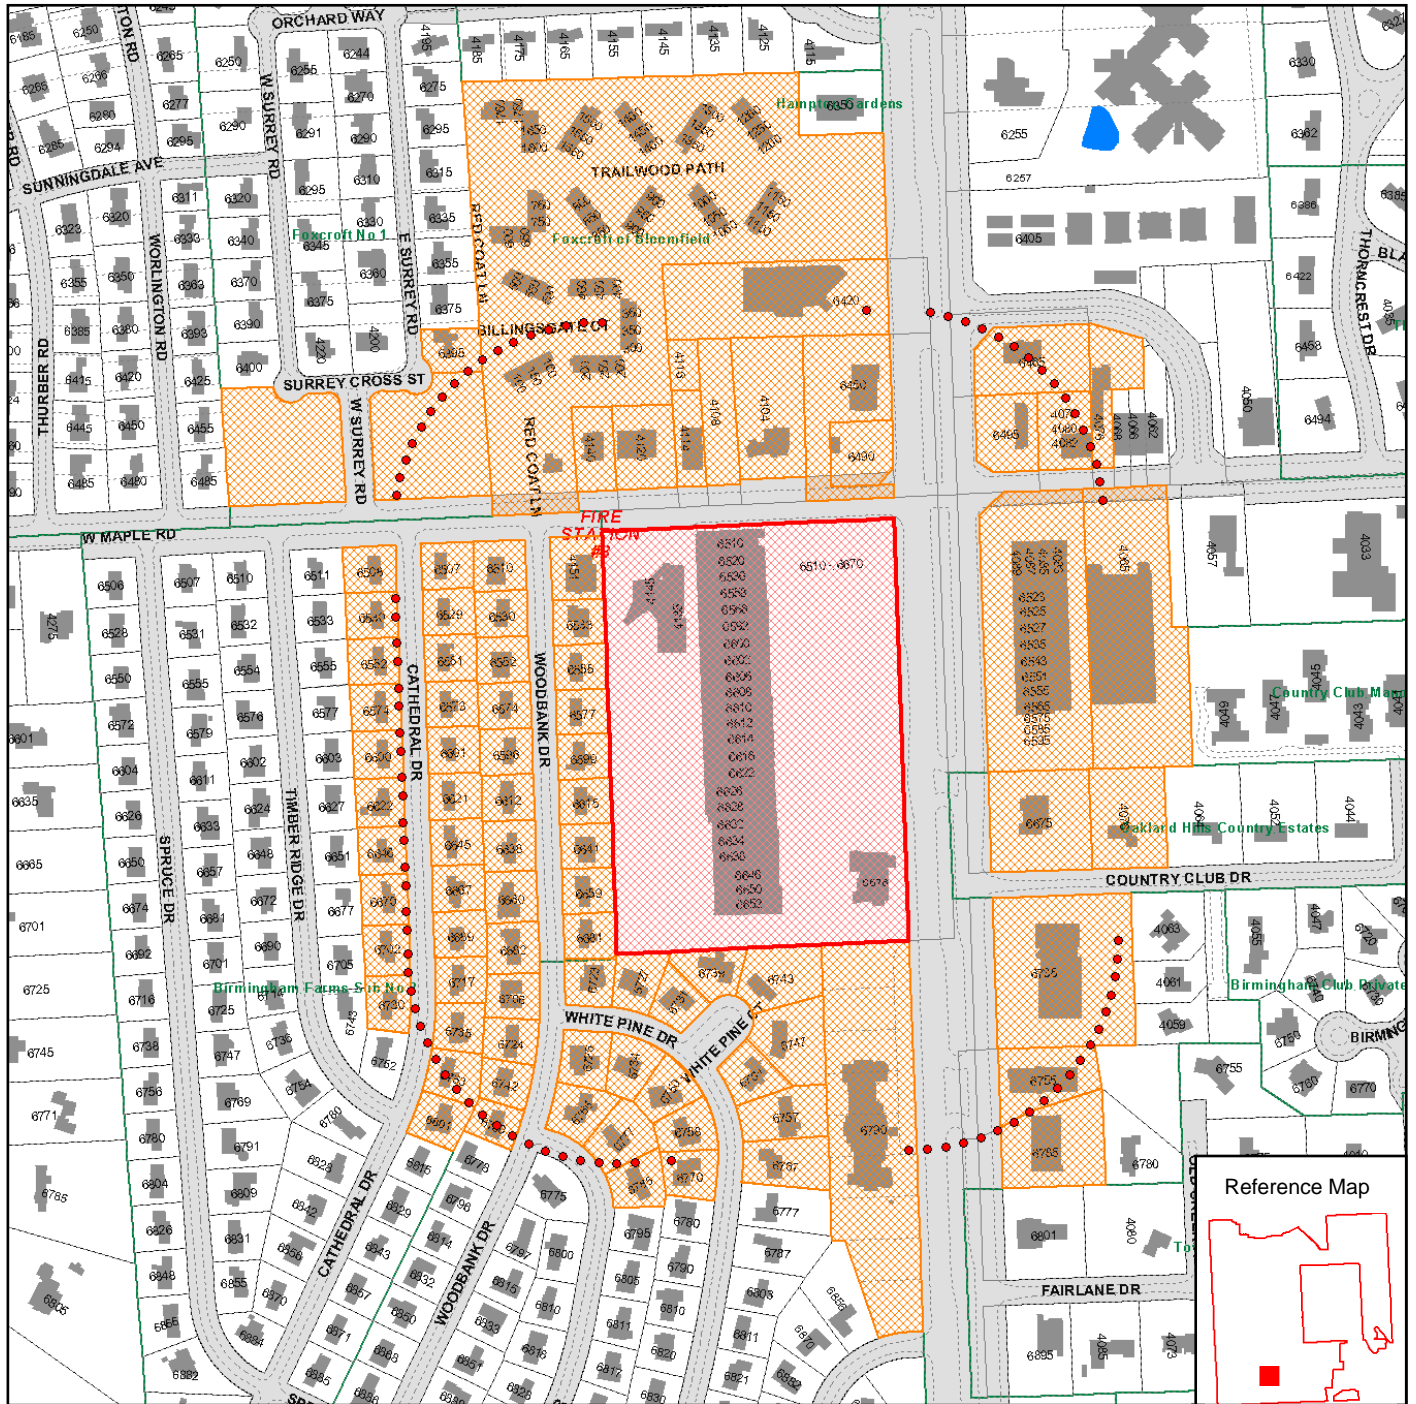

Monday, December 8, 2014
7:00 p.m.
Bloomfield Township Hall
4200 Telegraph Road
Bloomfield Hills, MI 48302

At the public hearing, the Board will consider a final site plan and special land use proposal to allow Planet Fitness (former Ace Hardware) to locate within the Bloomfield Plaza Shopping Center at the southwest corner of W. Maple Road and Telegraph Road to expand its hours of operation beyond 7 a.m. and 9 p.m. to operate 24 hours. Comments regarding this proposal may be provided at the public hearing or by contacting the Planning Division at (248) 433-7795.

Posted: November 20, 2014

Bloomfield Township - CivicSight Map

- MAP LEGEND:**
- ✓ LOT LINES
 - MARSH - SWAMP
 - ROAD EDGE - PLANIMETRICS - 2000
 - TOWNSHIP LIMITS
 - SUB DIVISIONS
 - RIVERS - STREAMS
 - OPEN WATER
 - BUILDING OUTLINE
 - PONTIAC 425 AGREEMENT
 - SIDWELL MAP HOTLINK
 - PARCEL LAYER
 - NO THROUGH ROADS
 - RIGHT-OF-WAY

Map Scale: 1 inch = 458 feet
 Map Date: 11/19/2014
 Data Date: November 4, 2014

Sources: Bloomfield Township, Oakland County GIS Utility, River's Edge GIS, LLC.

Disclaimer:
 The information provided here is intended for reference purposes only. It was compiled from a variety of available sources with varying degrees of accuracy. It is not a legally recorded map or survey and is not intended to be used as one. Bloomfield Township assumes no responsibility for errors that arise from the use of the data.