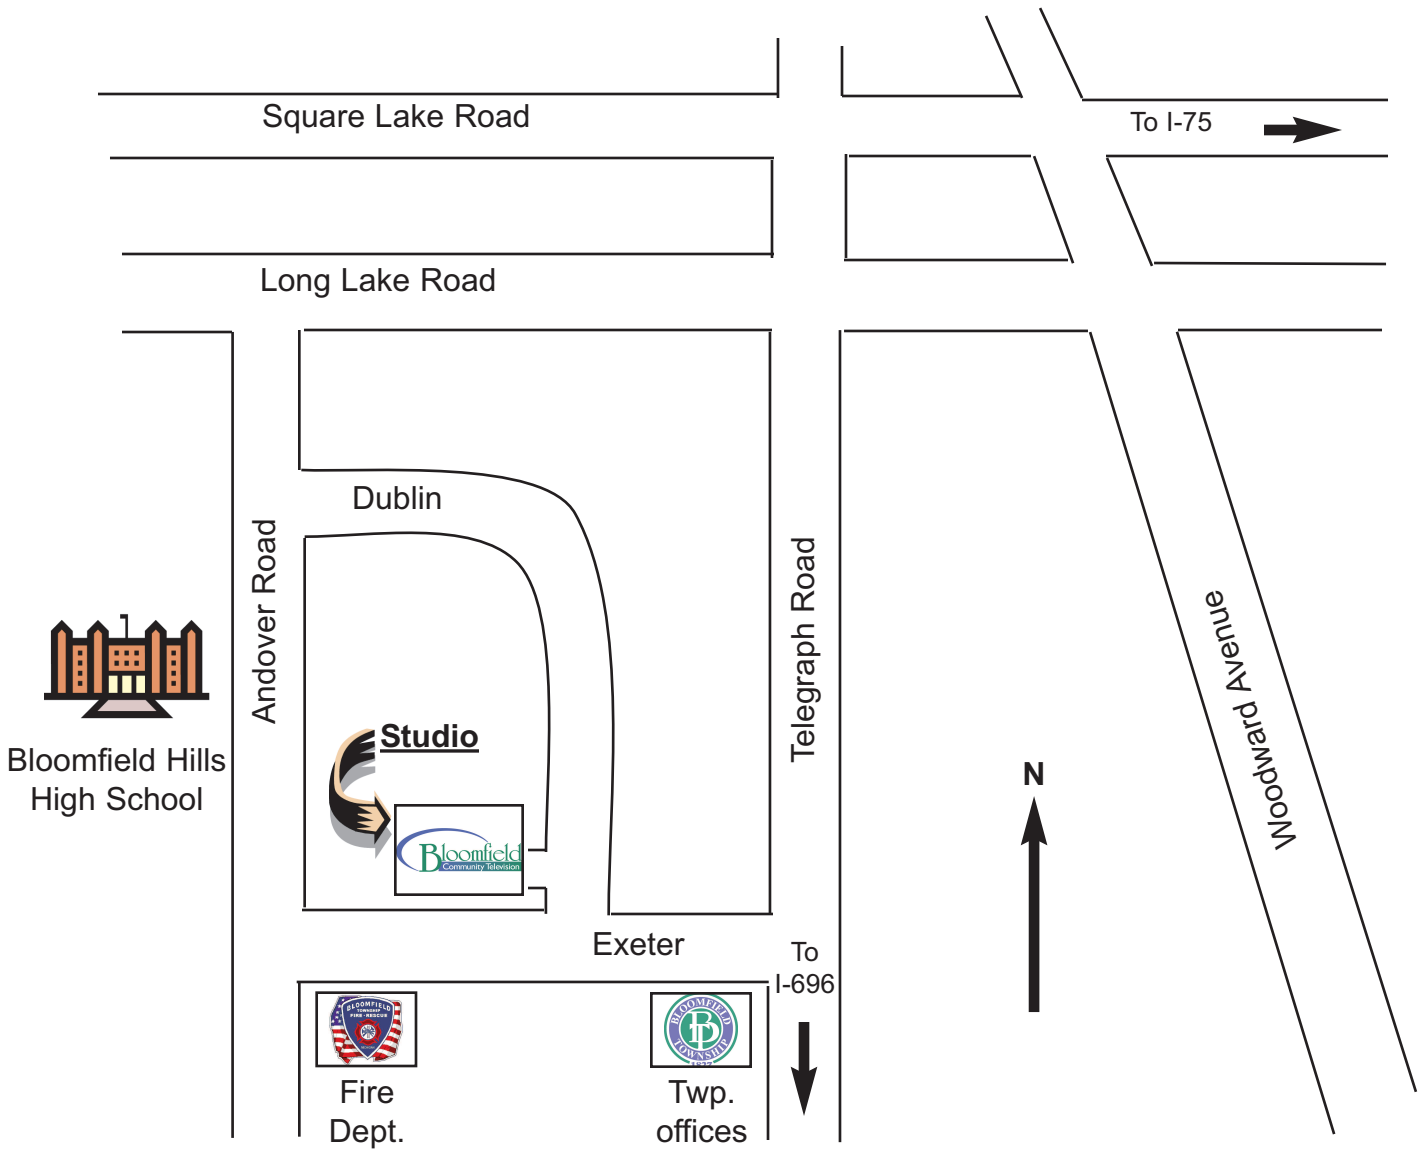

Map to the Studio

The studio is located one block south of Long Lake Road (18 Mile Rd.) and one block west of Telegraph Road, on the northwest corner of Dublin and Exeter. Enter the parking lot from Dublin Road. The physical address of the building is 4190 Dublin Road, Bloomfield Township, MI 48302.