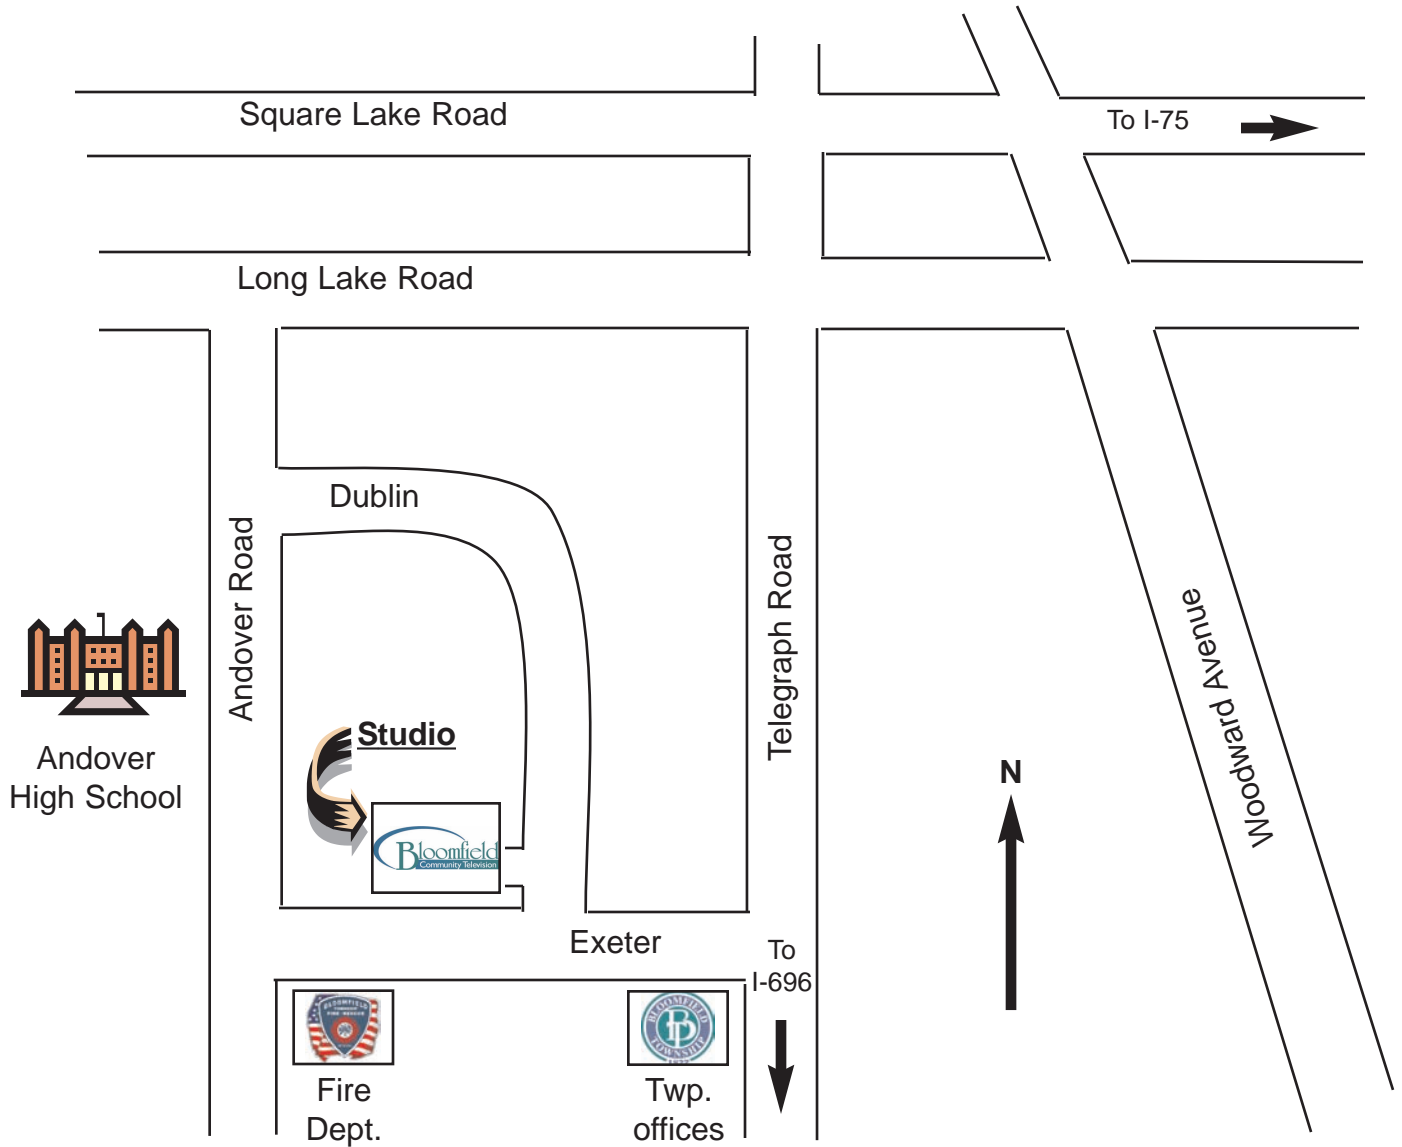

Map to the Studio

The studio is located one block south of Long Lake Road (18 Mile Rd.) and one block west of Telegraph Road, on the northwest corner of Dublin and Exeter. Enter the parking lot from Dublin Road. The physical address of the building is 4190 Dublin Road, Bloomfield Township, MI 48302.